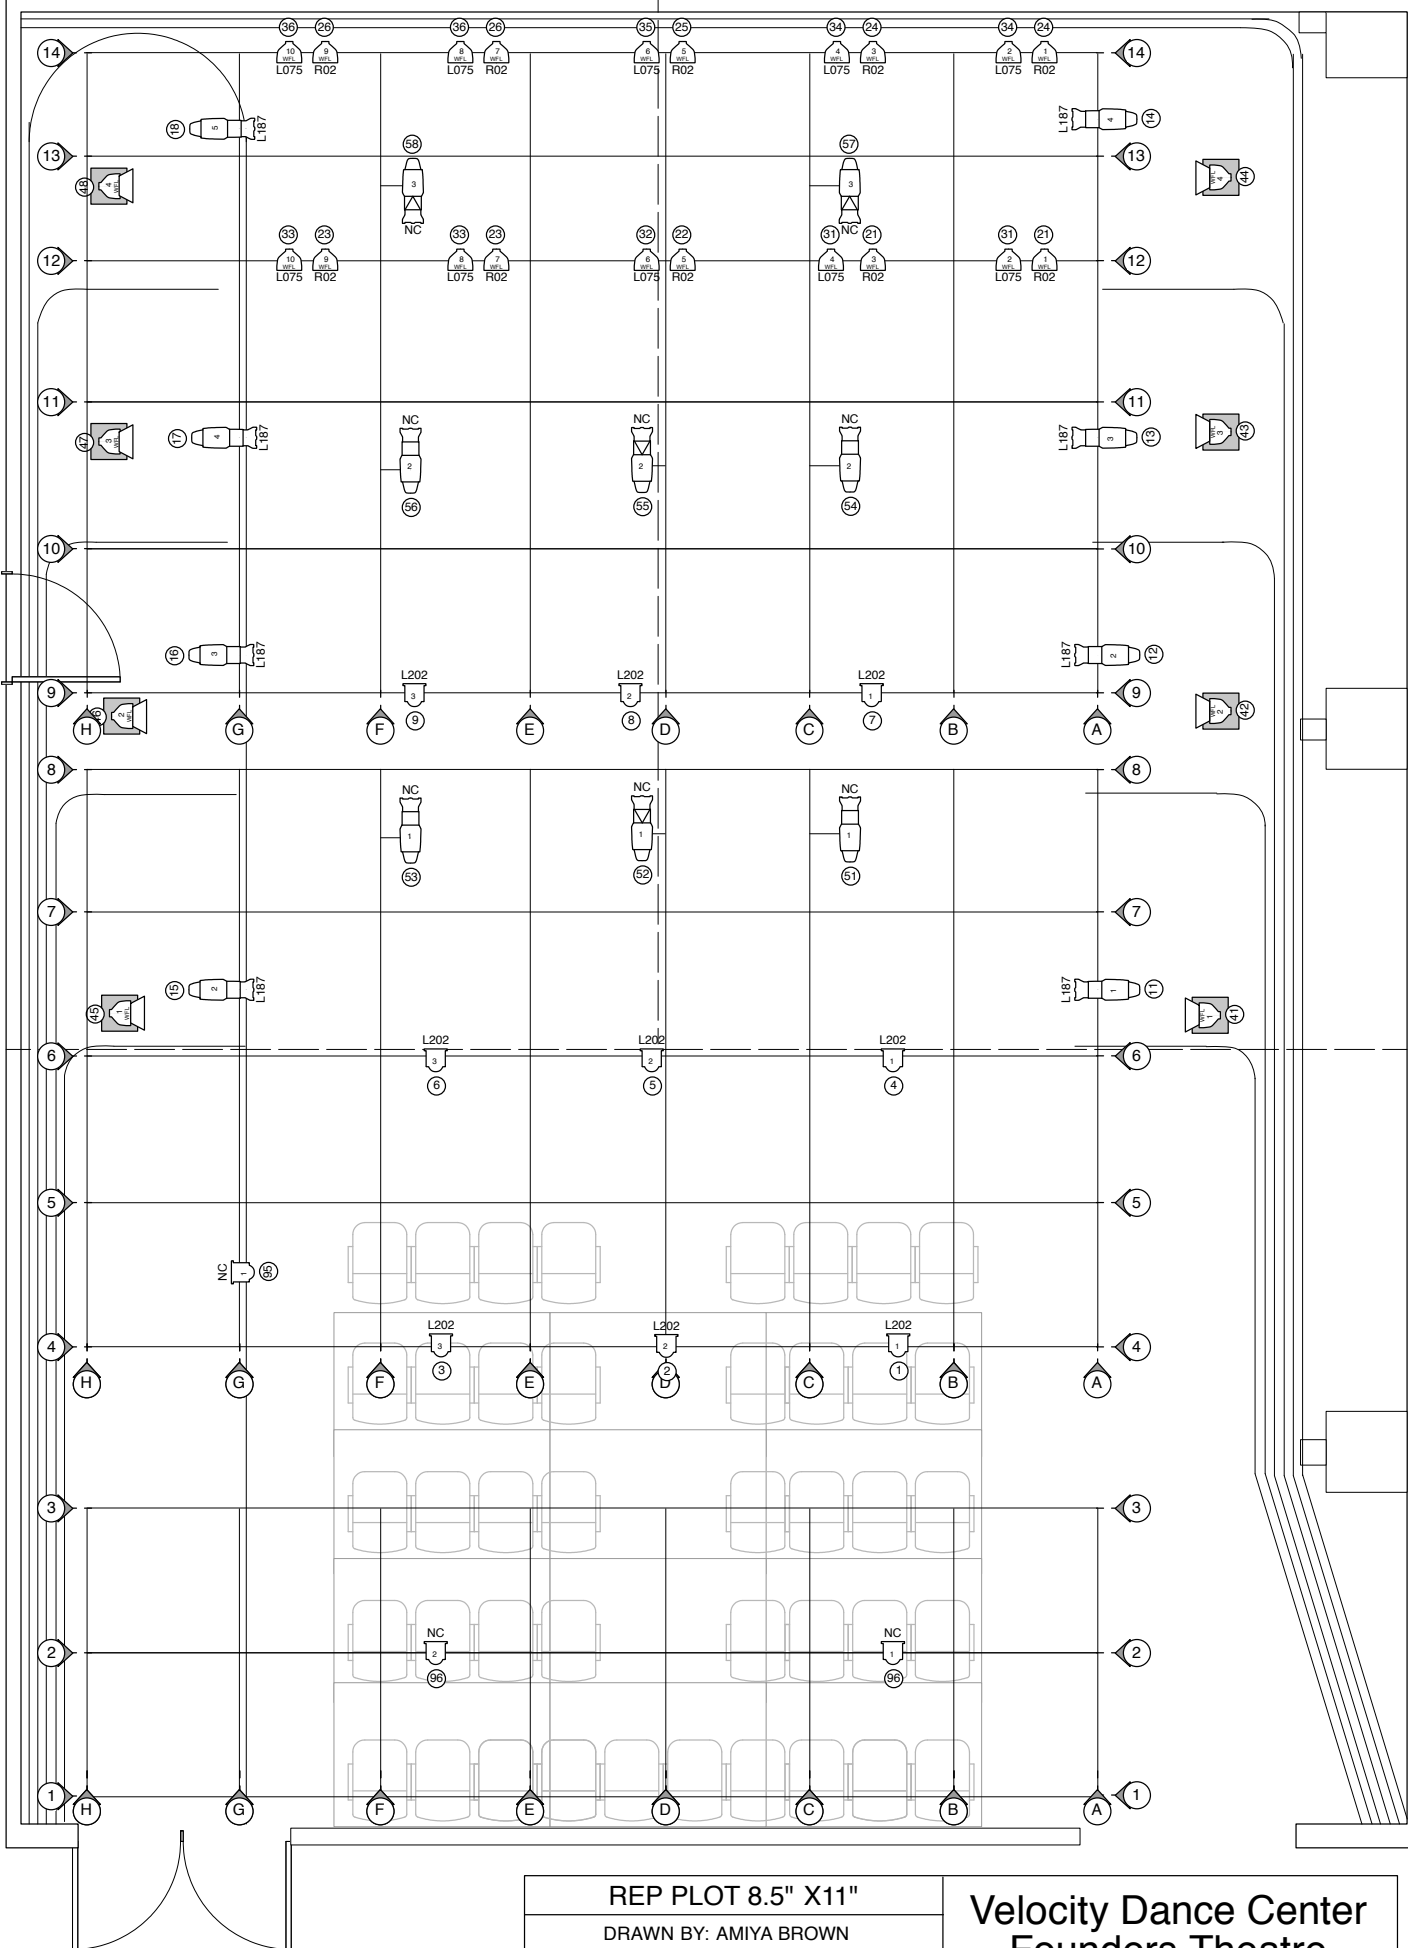

Instruments

- Source 4 36 DEG 575w
- Source 4 50 DEG 575w
- S4 PAR WFL 575w
- 6" Fresnel 500w

Legend

Color

Unit #

Channel

REP PLOT 8.5" X11"
 DRAWN BY: AMIYA BROWN
 SCALE: 3/16" = 1' DATE: 02/20/2012

**Velocity Dance Center
 Founders Theatre**